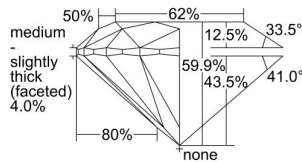

GIA®

FACSIMILE

GIA REPORT 1405890276

Verify this report at GIA.edu

GIA NATURAL DIAMOND DOSSIER®

October 20, 2021
GIA Report Number 1405890276
Shape and Cutting Style ..... Round Brilliant
Measurements ..... 4.74 - 4.77 x 2.85 mm

GRADING RESULTS

Carat Weight ..... 0.40 carat
Color Grade ..... H
Clarity Grade VS1
Cut Grade ..... Excellent

ADDITIONAL GRADING INFORMATION

Polish ..... Excellent
Symmetry ..... Very Good
Fluorescence ..... Strong Blue
Clarity Characteristics..... Indented Natural, Pinpoint, Knot
Inscription(s): GIA 1405890276

PROPORTIONS

Profile to actual proportions

GRADING SCALES

GIA COLOR SCALE	GIA CLARITY SCALE	GIA CUT SCALE	
D	FLAWLESS	EXCELLENT	
E	INTERNALLY FLAWLESS		
F		VVS₁	VERY GOOD
G	VVS₂		
H	VS₁	GOOD	
I	VS₂		
J	SI₁	FAIR	
K	SI₂		
L	I₁	POOR	
M			
N			
O	I₂		
P			
Q	I₃		
R			
S			
T			
U			
V			
W			
X			
Y			
Z