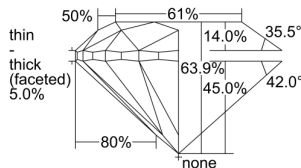

GIA®

FACSIMILE

GIA REPORT 6432115528

Verify this report at GIA.edu

GIA NATURAL DIAMOND DOSSIER®

April 19, 2022
GIA Report Number **6432115528**
Shape and Cutting Style ..... **Round Brilliant**
Measurements ..... **4.60 - 4.65 x 2.95 mm**

GRADING RESULTS

Carat Weight ..... **0.40 carat**
Color Grade ..... **F**
Clarity Grade **VVS2**
Cut Grade ..... **Very Good**

ADDITIONAL GRADING INFORMATION

Polish ..... **Excellent**
Symmetry ..... **Very Good**
Fluorescence ..... **Strong Blue**
Clarity Characteristics..... **Pinpoint, Cloud**
Inscription(s): **GIA 6432115528**

PROPORTIONS

Profile to actual proportions

GRADING SCALES

GIA COLOR SCALE	GIA CLARITY SCALE	GIA CUT SCALE	
D	FLAWLESS	EXCELLENT	
E	INTERNALLY FLAWLESS		
F		VVS₁	VERY GOOD
G	VVS₂		
H	VS₁	GOOD	
I	VS₂		
J	SI₁	FAIR	
K	SI₂		
L	I₁	POOR	
M	I₂		
N	I₃		
O			
P			
Q			
R			
S			
T			
U			
V			
W			
X			
Y			
Z