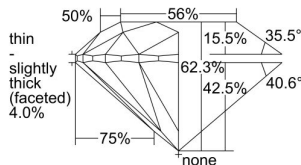

GIA®

FACSIMILE

GIA REPORT 6432745314

Verify this report at GIA.edu

GIA NATURAL DIAMOND DOSSIER®

June 16, 2022
GIA Report Number **6432745314**
Shape and Cutting Style ..... **Round Brilliant**
Measurements ..... **4.66 - 4.72 x 2.92 mm**

GRADING RESULTS

Carat Weight ..... **0.40 carat**
Color Grade ..... **H**
Clarity Grade **VS1**
Cut Grade ..... **Excellent**

ADDITIONAL GRADING INFORMATION

Polish ..... **Very Good**
Symmetry ..... **Very Good**
Fluorescence ..... **Strong Blue**
Clarity Characteristics ..... **Crystal**
Inscription(s): **GIA 6432745314**

PROPORTIONS

Profile to actual proportions